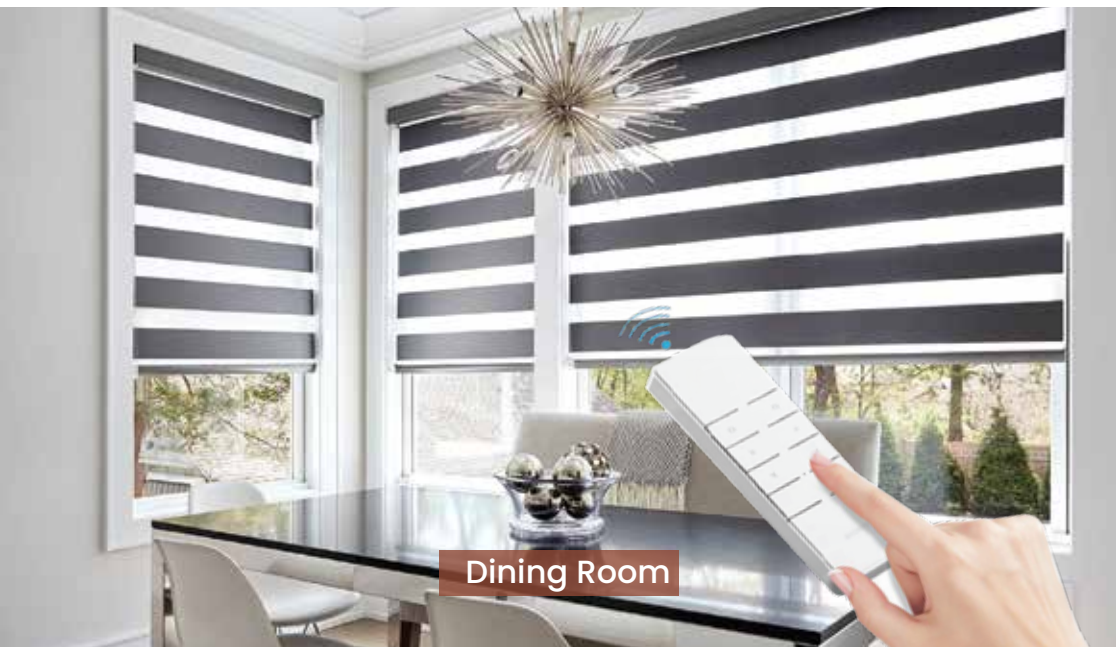

Project Reference

- Motorized Zebra Blinds for Living Room, Kitchen, Bedroom, etc