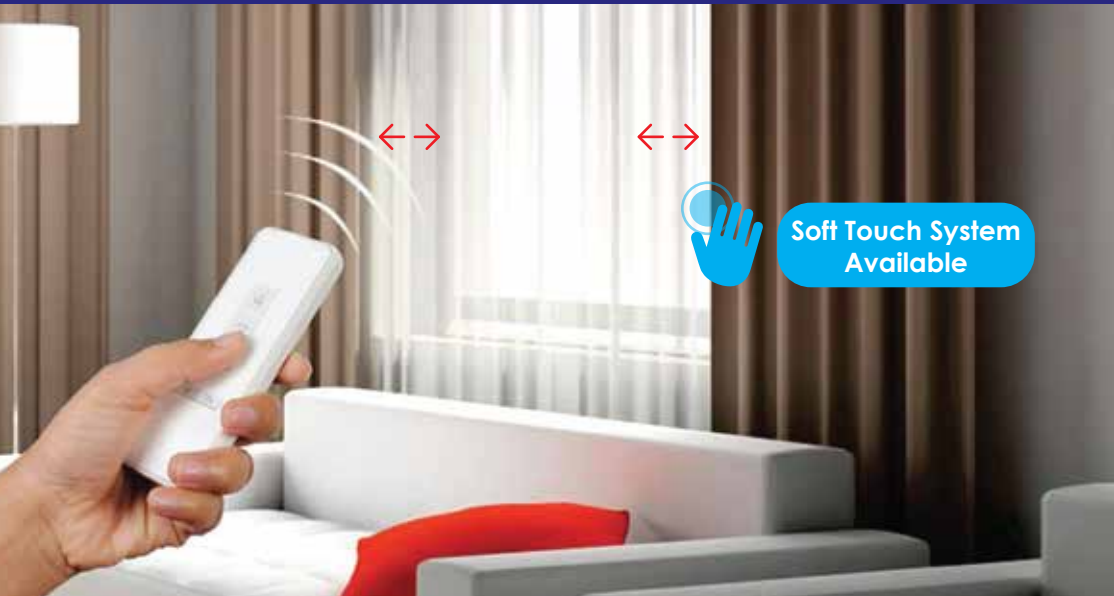

EXCLUSIVE DEALER

International Band :

ZERO MAINTENANCE

APPS CONTROL

- ▶ Build in Hand Pull Sensor
- ▶ Remote Control 100meter
- ▶ 15 Channel in 1

Watch Video at:

Project Reference

- Motorized track curtain for School Hall Stage