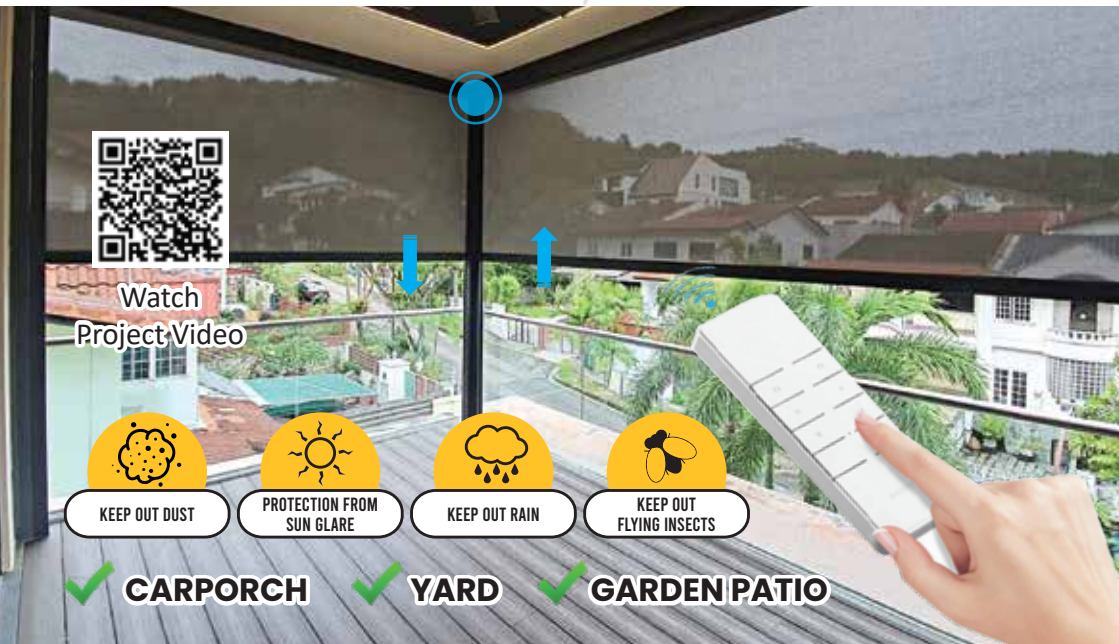

- Motorized Roller Blinds for Living Room, etc

Watch
Project Video

Watch
Project Video

Motorized Zip Blinds

Watch Project Video

KEEP OUT DUST

PROTECTION FROM SUN GLARE

KEEP OUT RAIN

KEEP OUT FLYING INSECTS

CARPORCH

YARD

GARDEN PATIO

Project Reference

Watch Project Video

Carporch

Watch Project Video