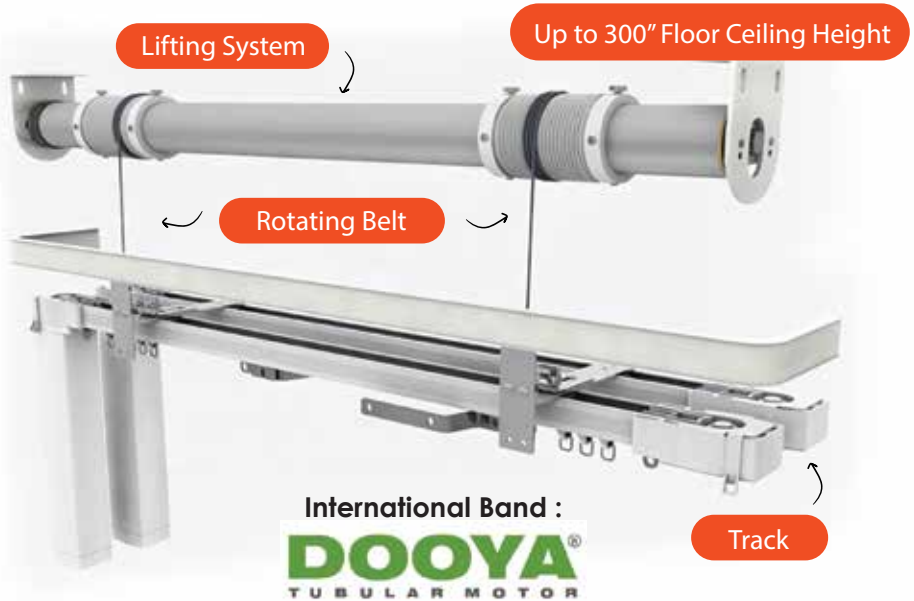

Project Reference

- Motorized Curtain for Double Level Ceiling

- Curtain & Roller Blinds Motorized for Hotel Room

Motorized Lifting Curtain

5 YEAR
WARRANTY

Motorized Lifting Curtain

Watch
Video

at:

Project Reference

- Motorized Lifting curtain for Double Level Ceiling

Watch Project Video

Watch Project Video

Watch Project Video

Project Reference

- Motorized Lifting curtain for Double Level Ceiling

Indoor Roller Blinds