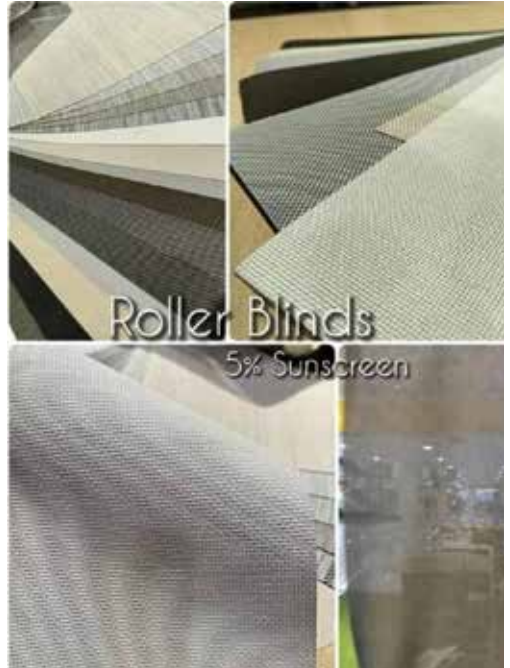

Project Reference

- Completion Sunblocking Roller Blinds for Building Offices

Project Reference

Outdoor Roller Blinds

STAINLESS STEEL CABLE MOUNTED

Manual System

100% Water Resistant

-  Car Porch
-  Pool Side & Patio
-  Balcony
-  Side Yard
-  Bar Garden
-  Private Area