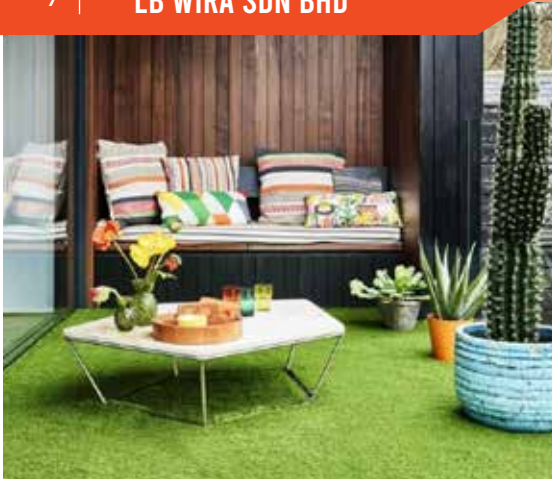

LET'S BEGIN ►

Our Product & Services...